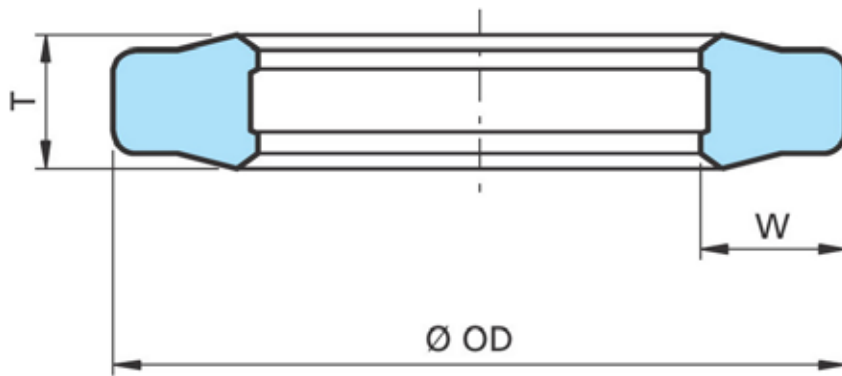

TRELLEBORG

Type DRV3 | DRV304480-Z22

Installation Dimensions

Nominal flange size	1 1/4"
OD	44.8 mm
W	3.8 mm
T	3.4 mm

Seal Capabilities

Min. Temperature	-30.0 °C
Max. Temperature	80.0 °C
Static Pressure max.	42.0 MPa